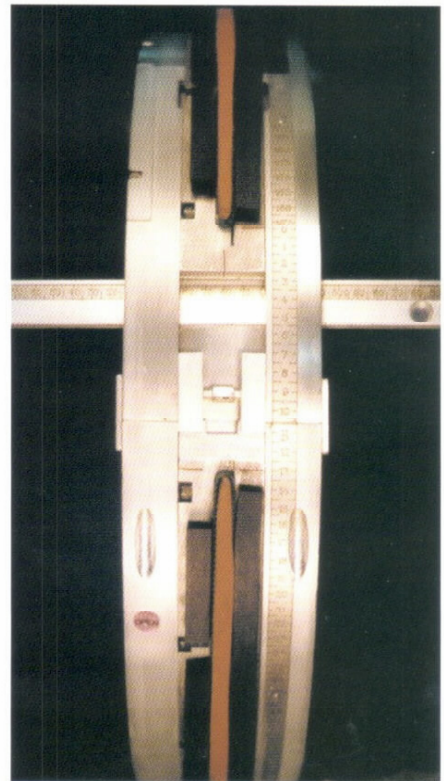

Sauer System...

RSC's on Your Rotary Die Cutter!*

SAUER SYSTEM RSC RINGS allow you to run regular slotted cartons on your rotary die cutter without the capital expense of a slotting section or individual dies for every carton size in your product line.

FEATURES:

- easy installation
- set-up times comparable to printer slotters
- calibrated scales for horizontal and vertical positioning of lead and trail slots
- high quality meehanite rings and steel dies for durability
- maximum flexibility without individual dies