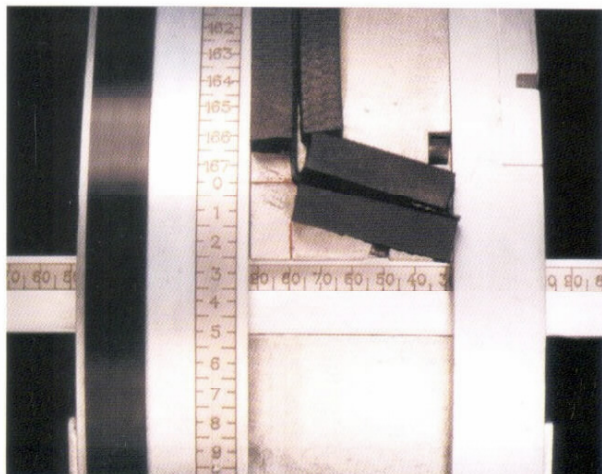

Sauer System...

RSC's on Your Rotary Die Cutter!*

SAUER SYSTEM RSC RINGS allow you to run regular slotted cartons on your rotary die cutter without the capital expense of a slotting section or individual dies for every carton size in your product line.

FEATURES:

- easy installation
- set-up times comparable to printer slotters
- calibrated scales for horizontal and vertical positioning of lead and trail slots
- high quality meehanite rings and steel dies for durability
- maximum flexibility without individual dies